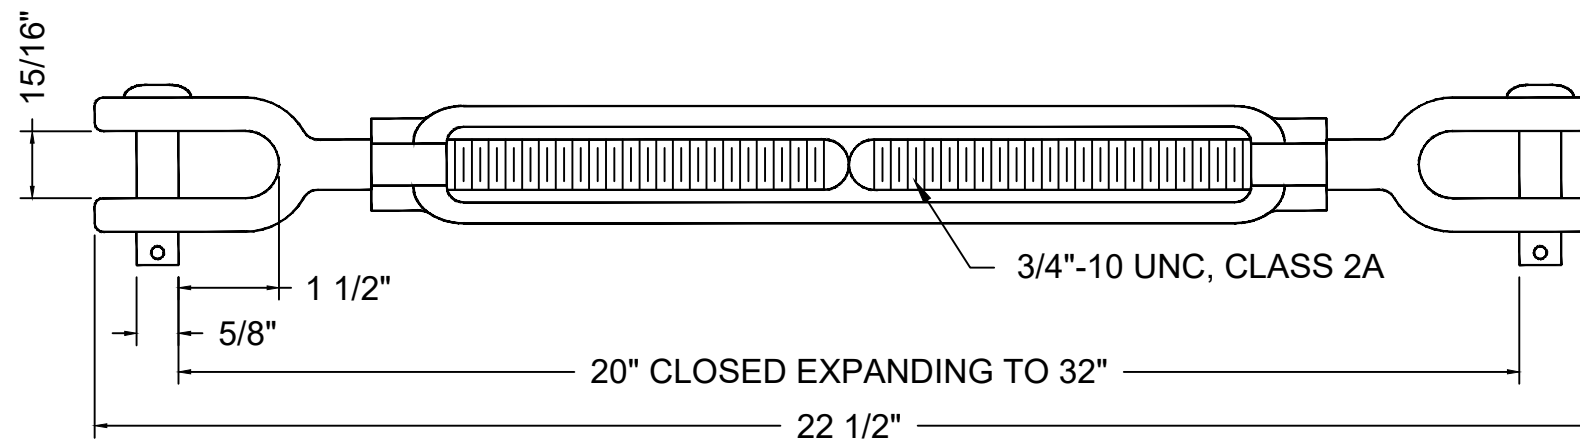

**3/4" X 18" JAW TO JAW TURNBUCKLE
FOR USE ON Ø10' & Ø12' TANKS**

**3/4" X 12" JAW TO JAW TURNBUCKLE
FOR USE ON Ø8' TANKS**

**3/4" X 6" JAW TO JAW TURNBUCKLE
FOR USE ON Ø6' & Ø5' TANKS**

PROJECT NAME:		
JAW TO JAW TURNBUCKLES		
DRAWN DATE:	DRAWN BY:	REV.
10/01/20	JACK	00
		
<small>Mailing: P.O. BOX 326, Montreal, MO 65591 MFG: 147 Camdenton Bus. Prk. Dr., Camdenton, MO 65020 P: 573-317-9620</small>		