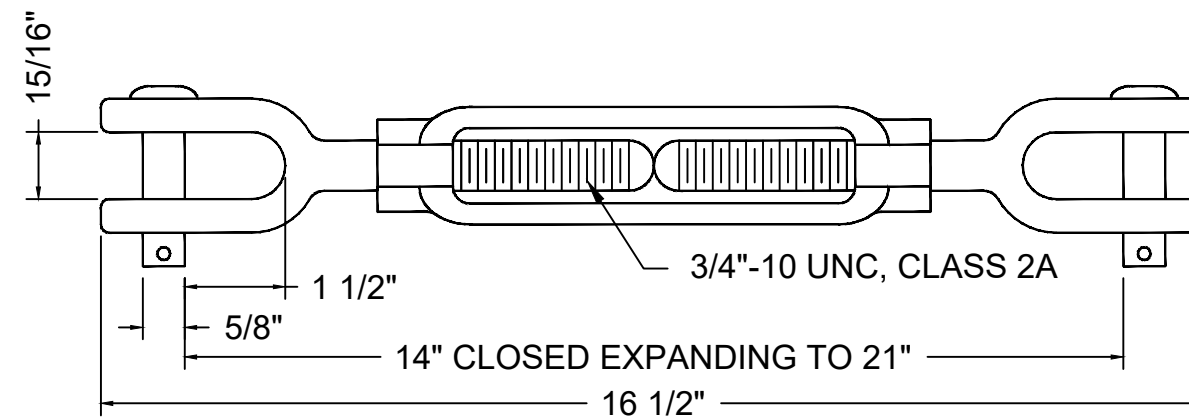

**3/4" X 18" JAW TO JAW TURNBUCKLE
FOR USE ON Ø10' & Ø12' TANKS**

**3/4" X 12" JAW TO JAW TURNBUCKLE
FOR USE ON Ø8' TANKS**

**3/4" X 6" JAW TO JAW TURNBUCKLE
FOR USE ON Ø6' & Ø5' TANKS**

PROJECT NAME:		
JAW TO JAW TURNBUCKLES		
DRAWN DATE:	DRAWN BY:	REV.
10/01/20	JACK	00
		
<small>Mailing: P.O. BOX 326, Montreal, MO 65591 MFG: 147 Camdenton Bus. Prk. Dr., Camdenton, MO 65020 P: 573-317-9620</small>		